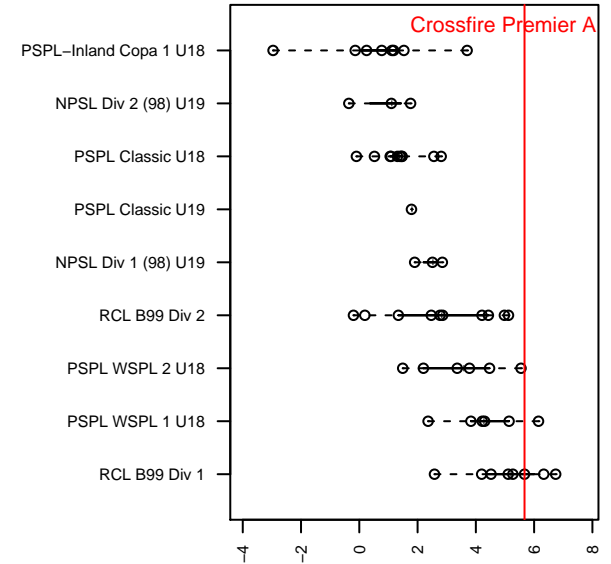

**attack and defense rating
relative to others at age
and all opponents in last 13 months**