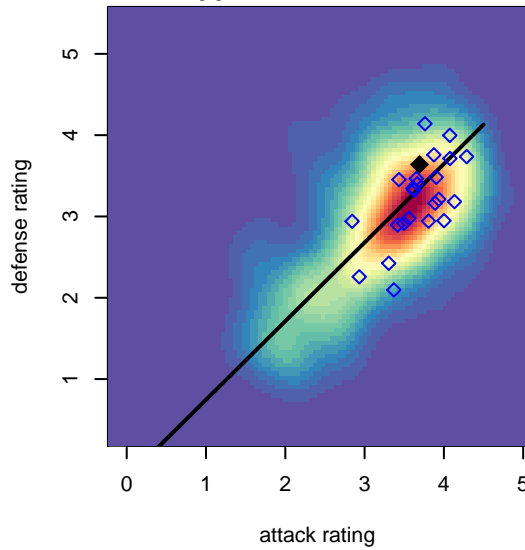

**attack and defense rating
relative to others at age
and all opponents in last 13 months**