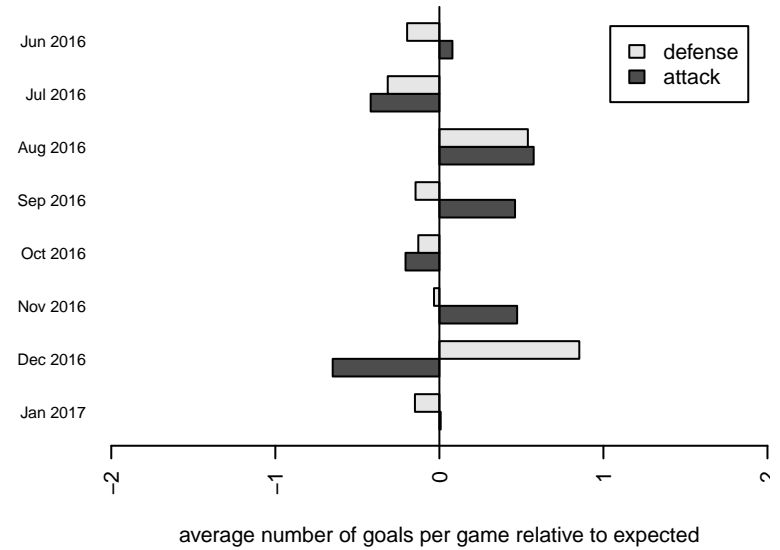

Performance relative to 13 month average