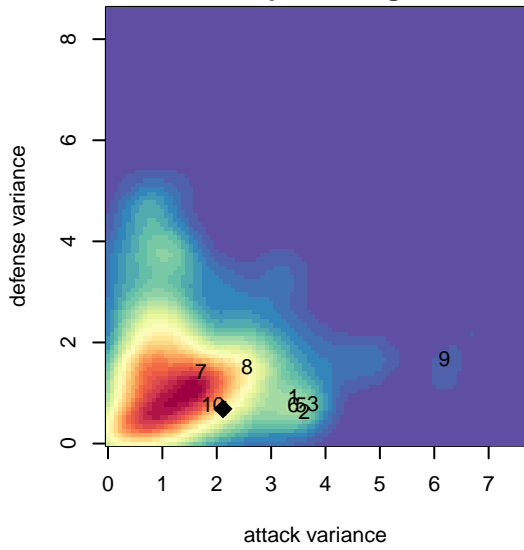

## Crossfire Premier A B99

Crossfire Premier SC  
 Redmond, WA  
 B99 total strength=1858  
 attack=40.14 defense=38.07  
 fall league = RCL B99 Div 1  
 notes= James 2012-5

alt names used:  
 CROSSFIRE PREMIER B99A (WA)  
 Crossfire Premier B99 A  
 CROSSFIRE PREMIER B99A (WA)  
 CROSSFIRE PREMIER B99A (WA)  
 CROSSFIRE PREMIER B99A (WA)  
 Crossfire Premier B99 A

**Crossfire Premier A B99**  
 Dots are actual minus expected GF (blue circles) and GA (red triangles).  
 Blue line is smoothed change in attack strength. Red is smoothed change in defense strength.

**attack and defense variance (black dot)  
relative to other teams  
and top 10 in region**