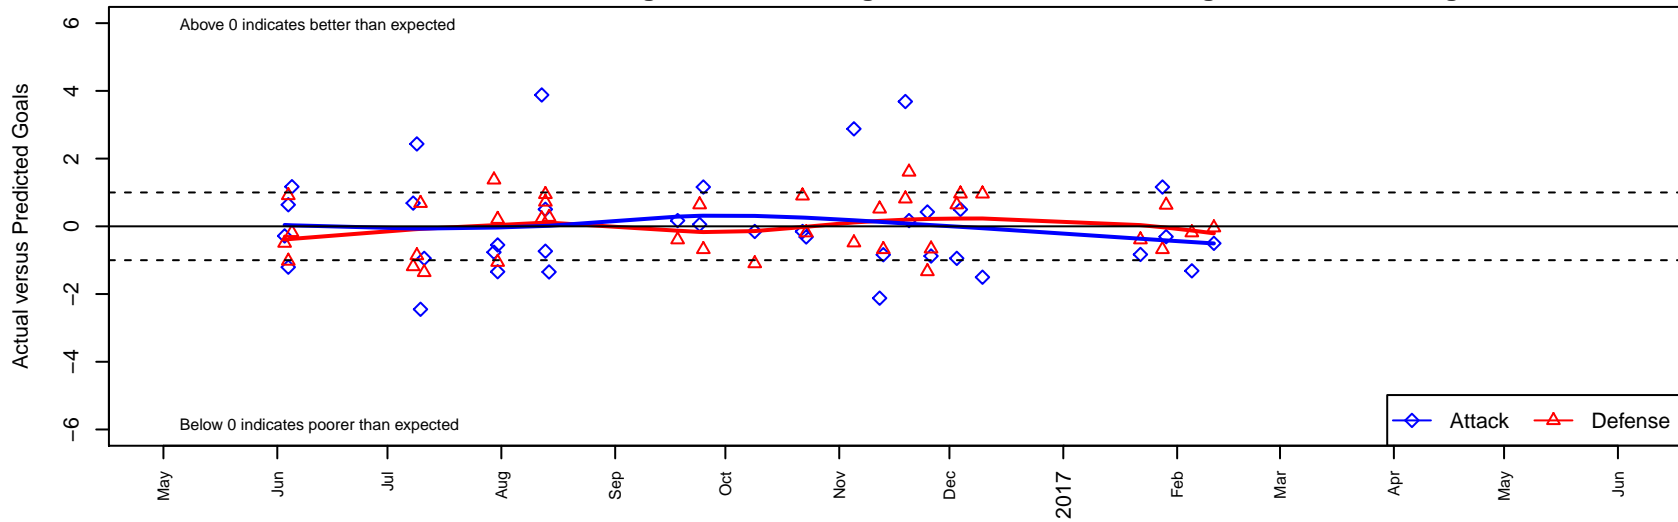

## Crossfire Premier A B99

Crossfire Premier SC  
 Redmond, WA  
 B99 total strength=1858  
 attack=40.14 defense=38.07  
 fall league = RCL B99 Div 1  
 notes= James 2012-5

alt names used:  
 CROSSFIRE PREMIER B99A (WA)  
 Crossfire Premier B99 A  
 CROSSFIRE PREMIER B99A (WA)  
 CROSSFIRE PREMIER B99A (WA)  
 CROSSFIRE PREMIER B99A (WA)  
 Crossfire Premier B99 A

**Crossfire Premier A B99**  
 Dots are actual minus expected GF (blue circles) and GA (red triangles).  
 Blue line is smoothed change in attack strength. Red is smoothed change in defense strength.

**attack and defense variance (black dot)  
relative to other teams  
and top 10 in region**