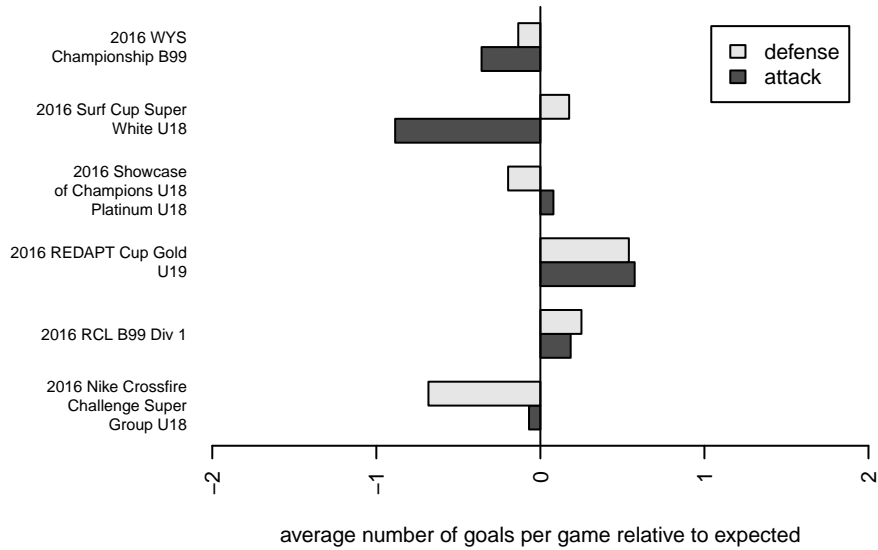

Performance relative to 13 month average